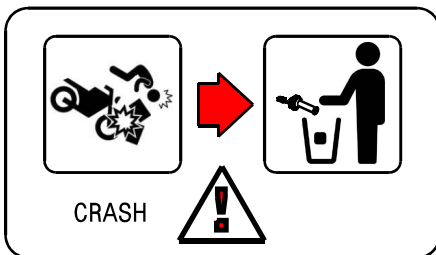

E-THROTTLE FOR APRILIA RSV4 MY>18

LIMITATIONS

- ONLY FOR PROFESSIONAL FITTING
- SAFETY WARNING: if you don't follow entirely these instructions you may injure yourself, people and things.

MAINTENANCE